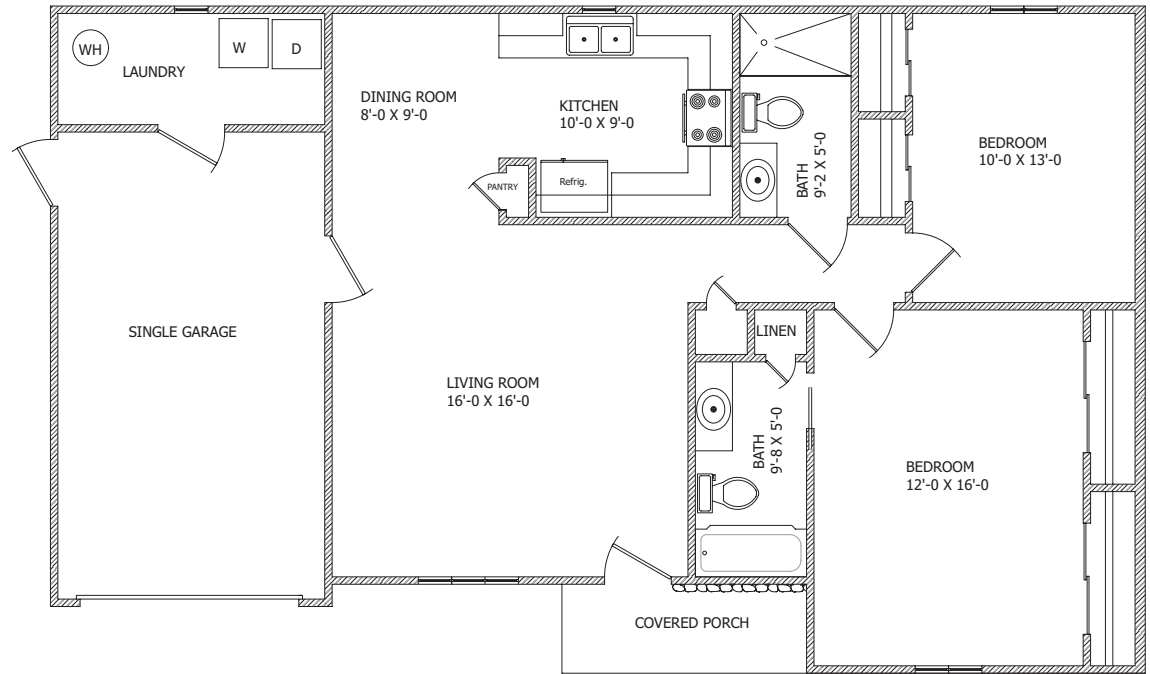

WESLEY PARK VILLA

Two Bedroom | 1,044 - 1,212 sq. ft.

WESLEY COMMONS

YOUR CHOICE, YOUR LIFE, OUR MISSION.

1110 Marshall Road | Greenwood, South Carolina 29646
www.wesleycommons.org | 864.227.7140 or .888.298.6222