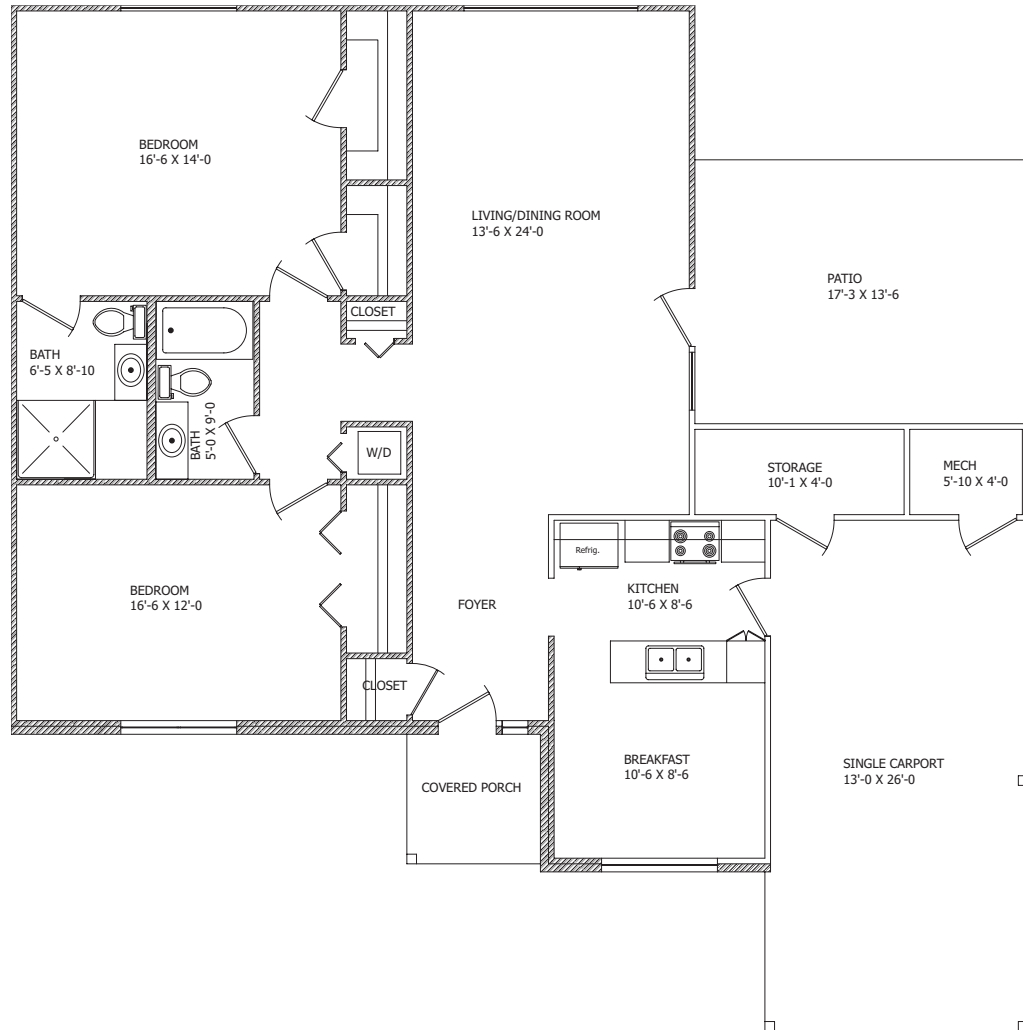

# THE CAMBRIDGE

Standard Villa | Duplex | 1,386 sq. ft.

*Options Include:*  
Carolina Room  
Extended Carolina Room  
Enclosed Single Garage  
Fireplace in Livign Room

WESLEY COMMONS

YOUR CHOICE, YOUR LIFE, OUR MISSION.