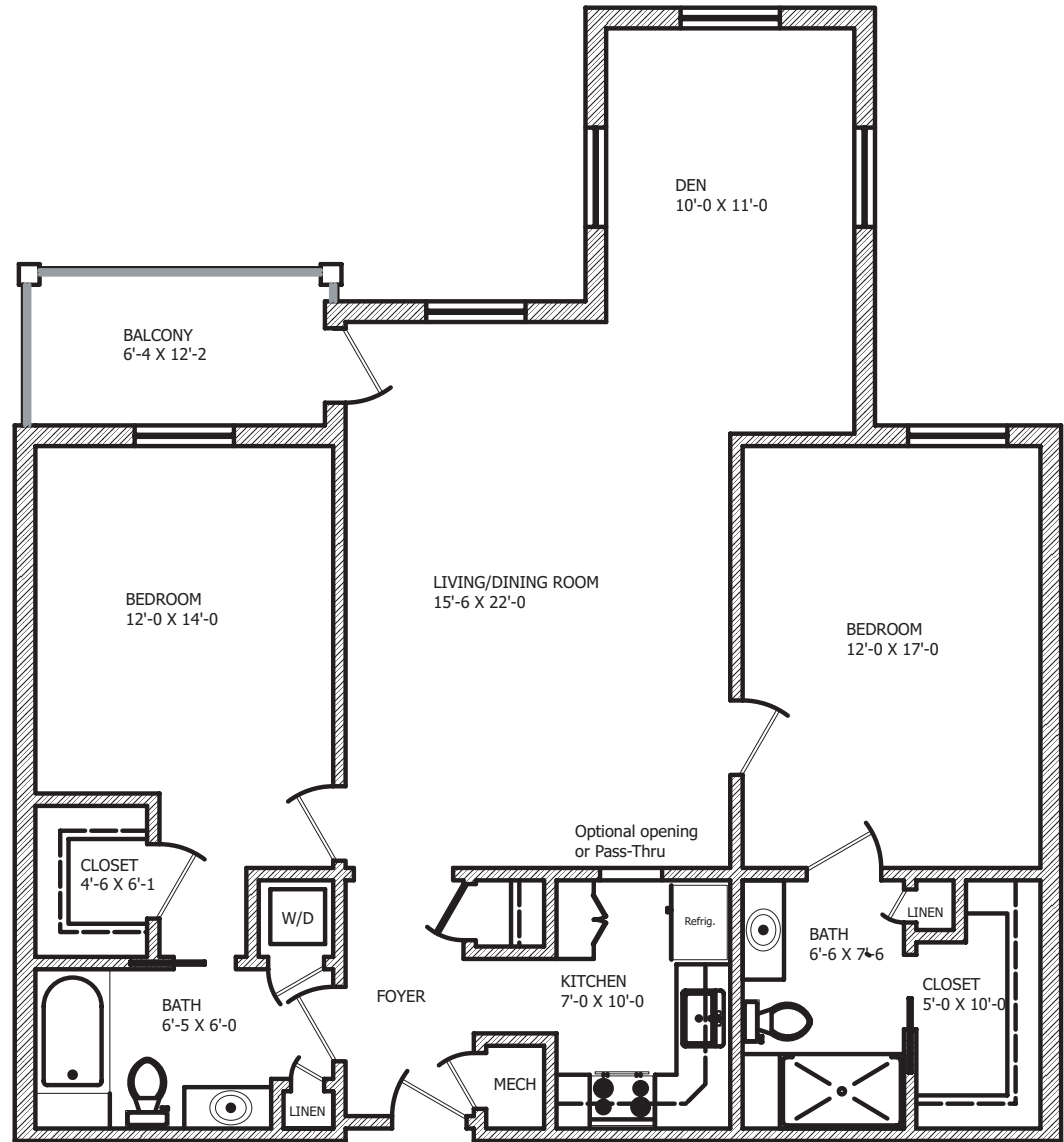

# THE WILLOW OAK

Two Bedroom with Den | 1,367 sq. ft.

**WESLEY COMMONS**

YOUR CHOICE, YOUR LIFE, OUR MISSION.

1110 Marshall Road | Greenwood, South Carolina 29646  
www.wesleycommons.org | 864.227.7140 or .888.298.6222