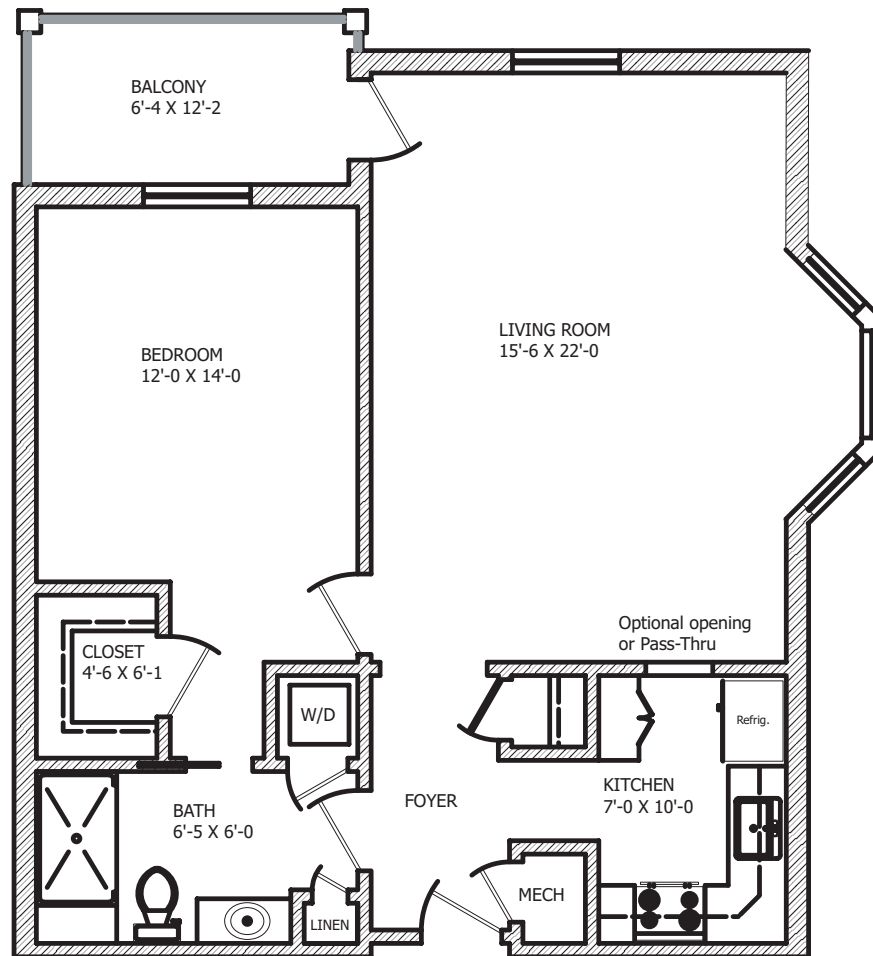

THE SYCAMORE

One Bedroom | 902 sq. ft.

WESLEY COMMONS

YOUR CHOICE, YOUR LIFE, OUR MISSION.

1110 Marshall Road | Greenwood, South Carolina 29646
www.wesleycommons.org | 864.227.7140 or .888.298.6222