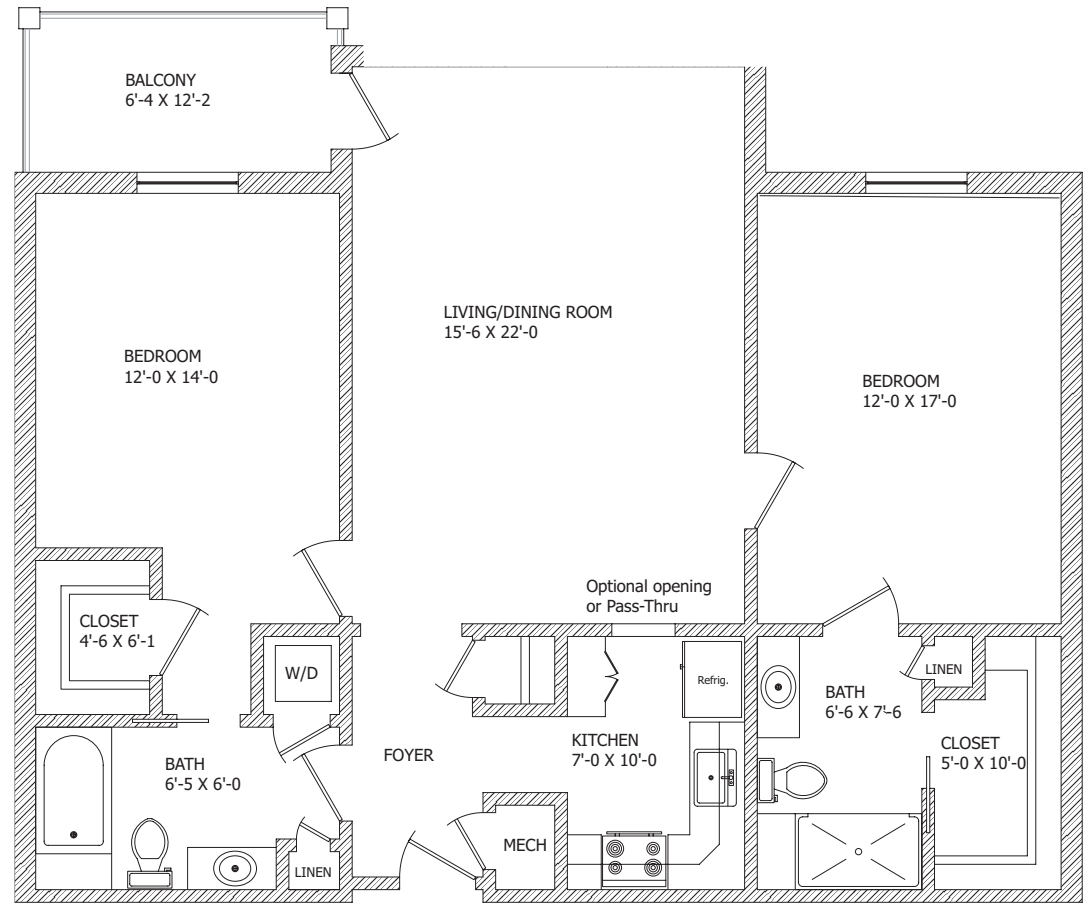

THE RIVER BIRCH

Two Bedroom | 1,225 sq. ft.

WESLEY COMMONS

YOUR CHOICE, YOUR LIFE, OUR MISSION.

1110 Marshall Road | Greenwood, South Carolina 29646
www.wesleycommons.org | 864.227.7140 or .888.298.6222