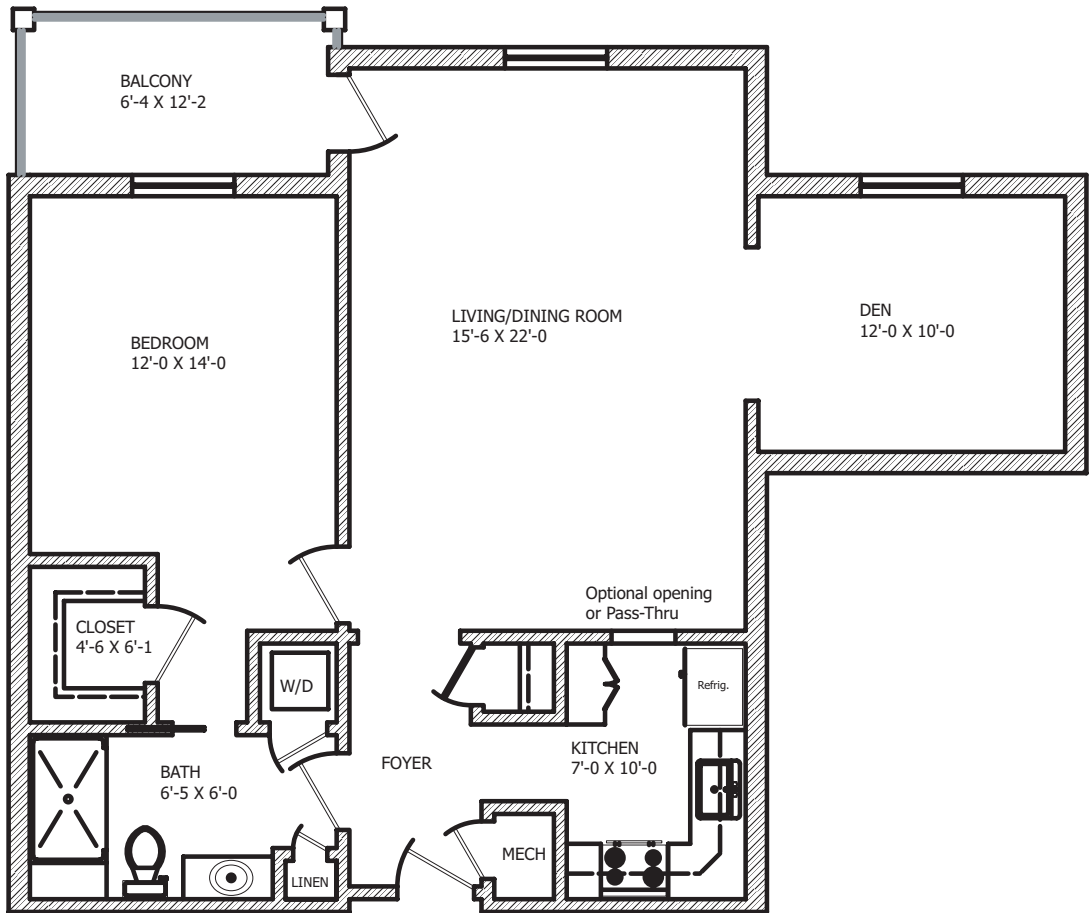

THE PALMETTO

One Bedroom | 1,006 sq. ft.

WESLEY COMMONS

YOUR CHOICE, YOUR LIFE, OUR MISSION.

1110 Marshall Road | Greenwood, South Carolina 29646
www.wesleycommons.org | 864.227.7140 or .888.298.6222