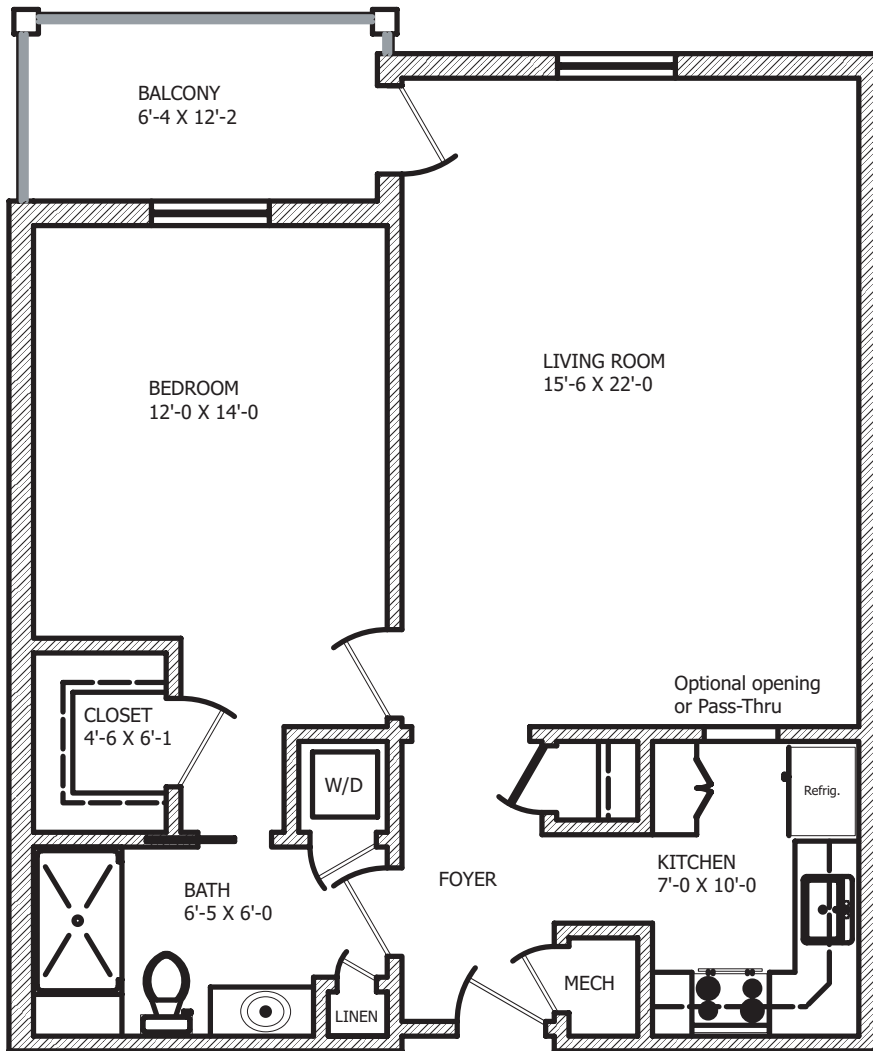

THE BRADFORD

One Bedroom | 881 sq. ft.

WESLEY COMMONS

YOUR CHOICE, YOUR LIFE, OUR MISSION.

1110 Marshall Road | Greenwood, South Carolina 29646
www.wesleycommons.org | 864.227.7140 or .888.298.6222