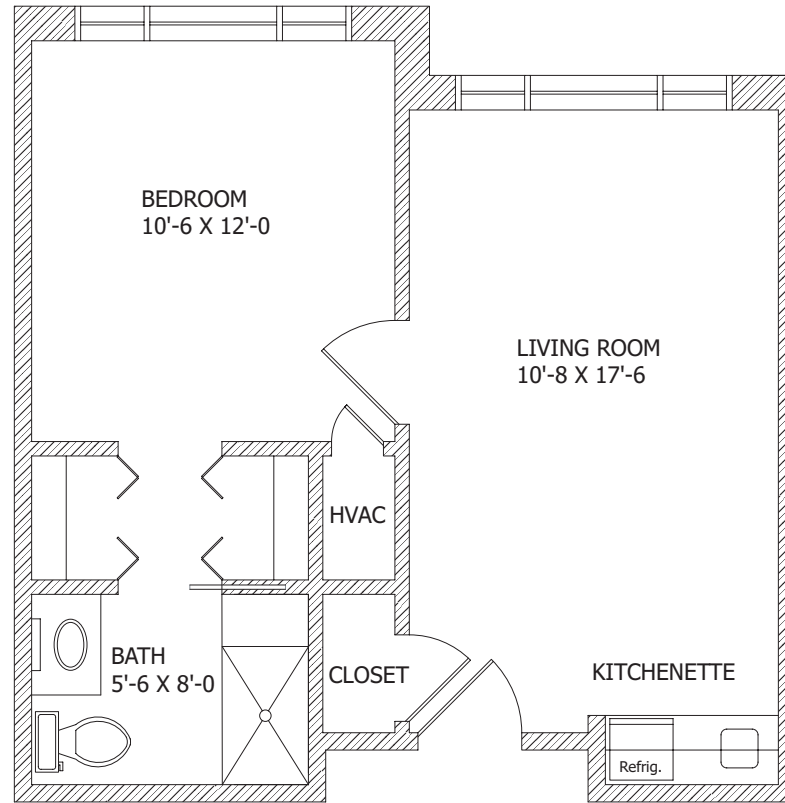

THE DOGWOOD

One Bedroom | 428 sq. ft.

WESLEY COMMONS

YOUR CHOICE, YOUR LIFE, OUR MISSION.

1110 Marshall Road | Greenwood, South Carolina 29646
www.wesleycommons.org | 864.227.7140 or .888.298.6222