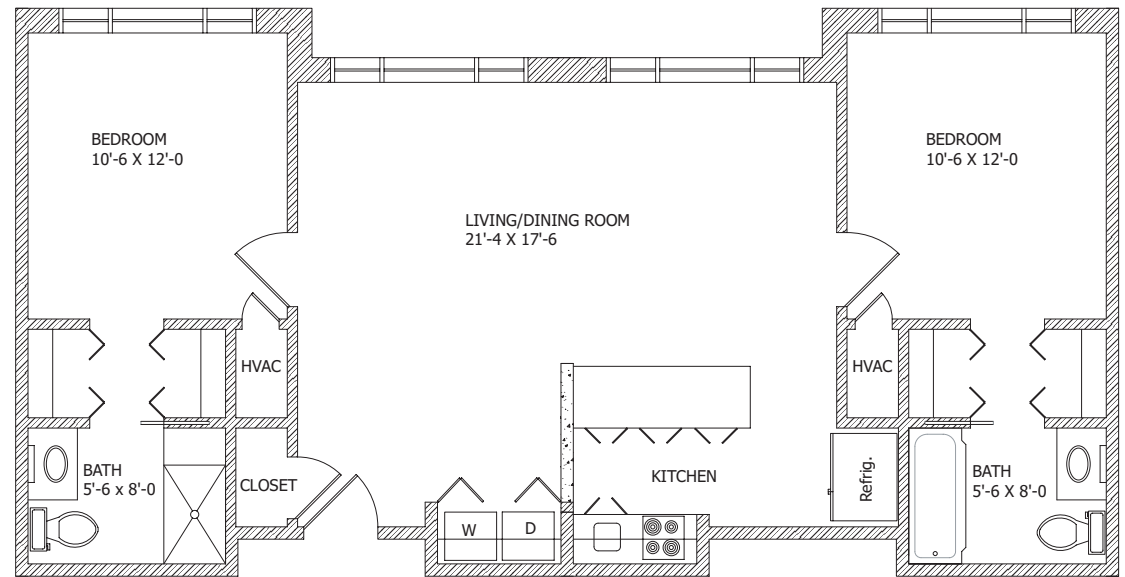

# THE COTTONWOOD

Two Bedroom | 866 sq. ft.

WESLEY COMMONS

YOUR CHOICE, YOUR LIFE, OUR MISSION.

1110 Marshall Road | Greenwood, South Carolina 29646  
www.wesleycommons.org | 864.227.7140 or .888.298.6222