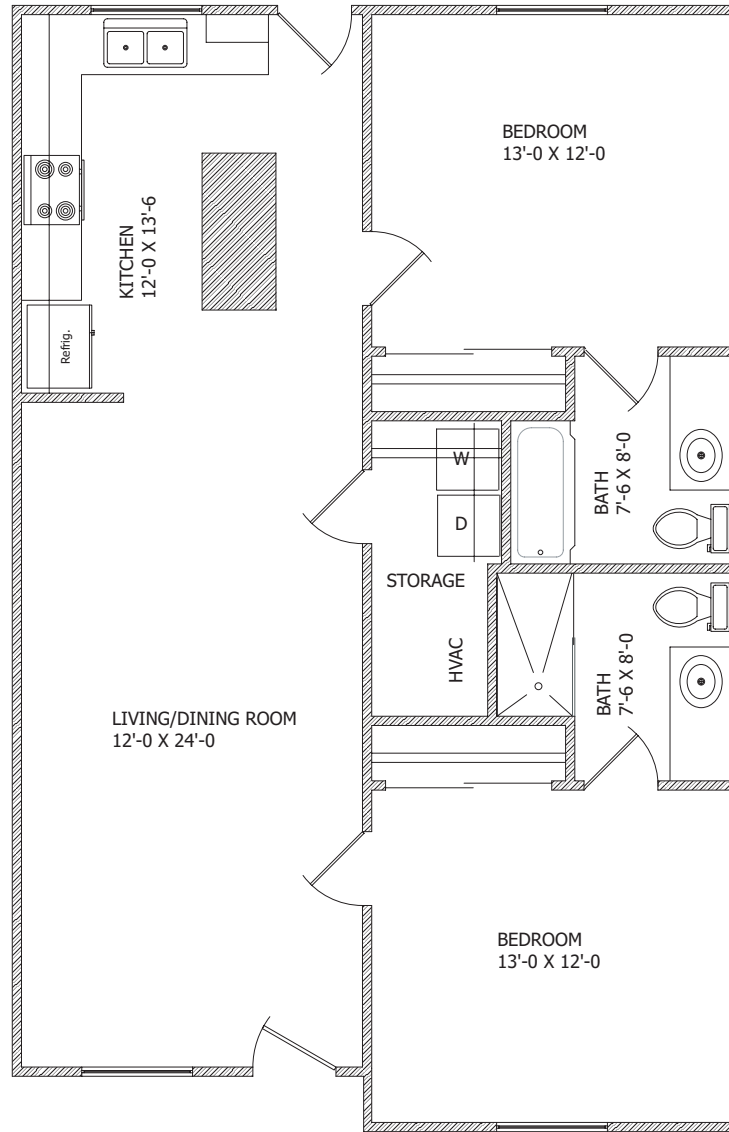

BRISTOL COURTYARD APARTMENT

Two Bedroom | 1,002 sq. ft.

WESLEY COMMONS

YOUR CHOICE, YOUR LIFE, OUR MISSION.

1110 Marshall Road | Greenwood, South Carolina 29646
www.wesleycommons.org | 864.227.7140 or .888.298.6222