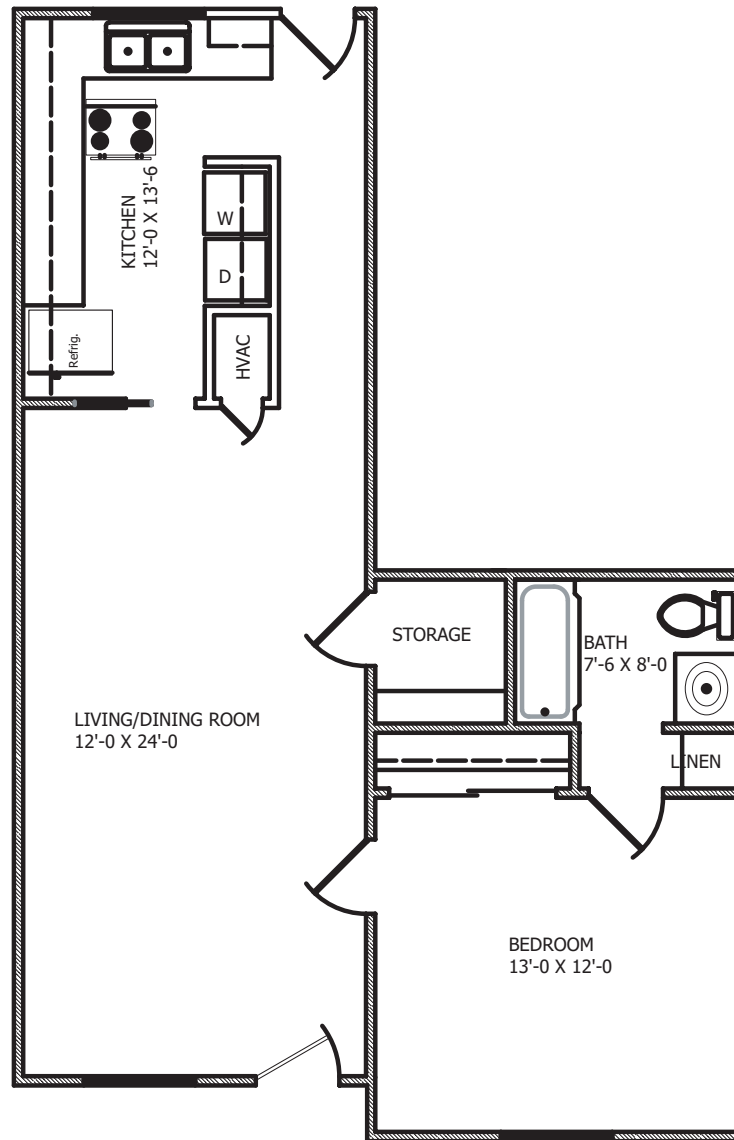

BRISTOL COURTYARD APARTMENT

One Bedroom | 732 sq. ft.

WESLEY COMMONS

YOUR CHOICE, YOUR LIFE, OUR MISSION.

1110 Marshall Road | Greenwood, South Carolina 29646
www.wesleycommons.org | 864.227.7140 or .888.298.6222