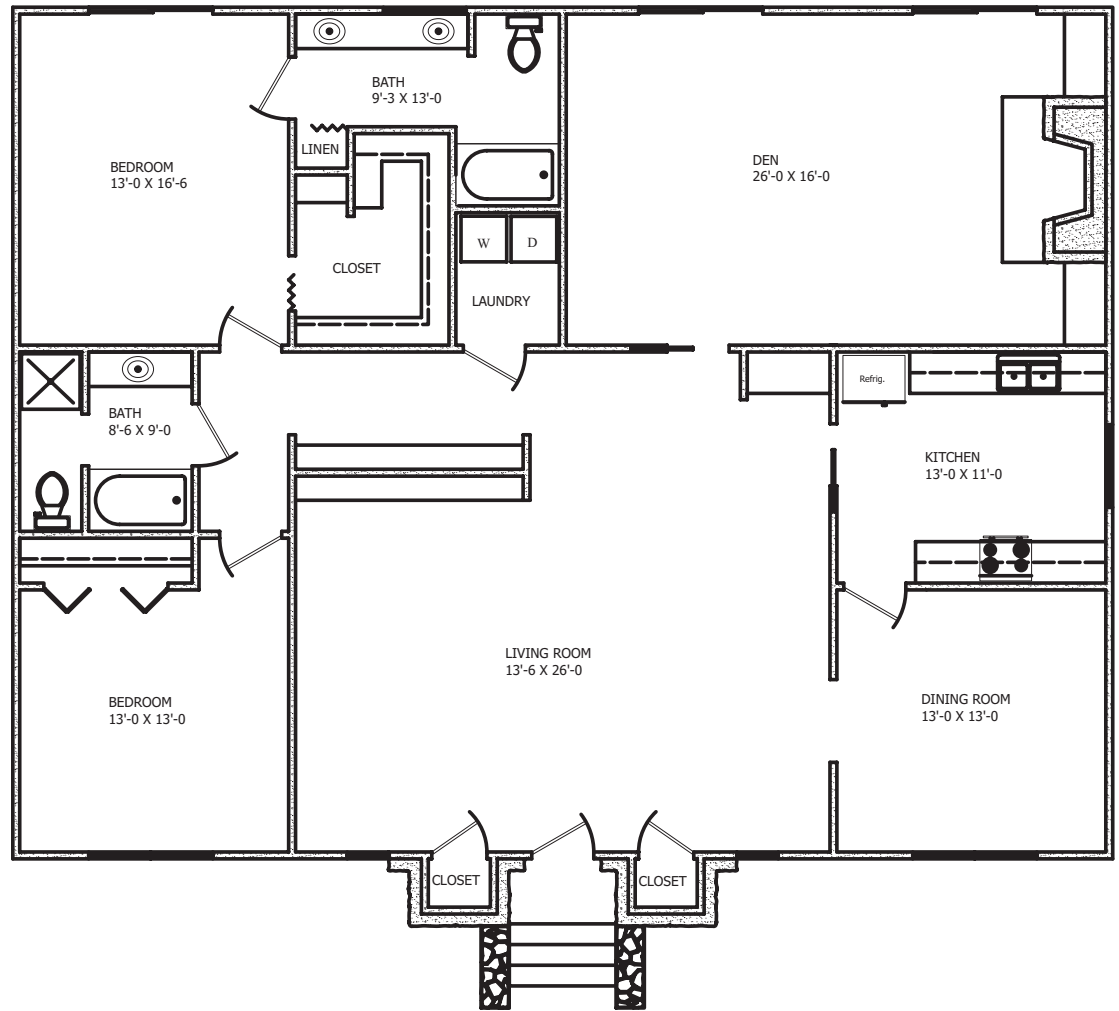

ALDRSGATE COURTYARD APARTMENT

Two Bedroom | 2,142 sq. ft.

WESLEY COMMONS

YOUR CHOICE, YOUR LIFE, OUR MISSION.

1110 Marshall Road | Greenwood, South Carolina 29646
www.wesleycommons.org | 864.227.7140 or .888.298.6222