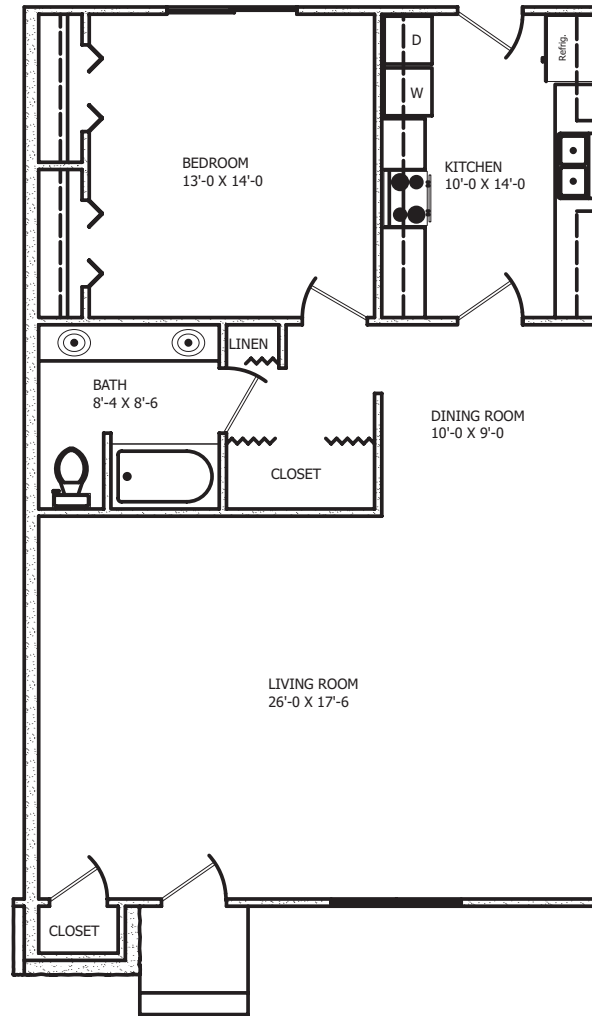

ALDERSGATE COURTYARD APARTMENT

One Bedroom | 1,064 sq. ft.

WESLEY COMMONS

YOUR CHOICE, YOUR LIFE, OUR MISSION.

1110 Marshall Road | Greenwood, South Carolina 29646
www.wesleycommons.org | 864.227.7140 or .888.298.6222